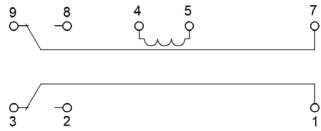

6 接线图

1) HVR□-2C05-02